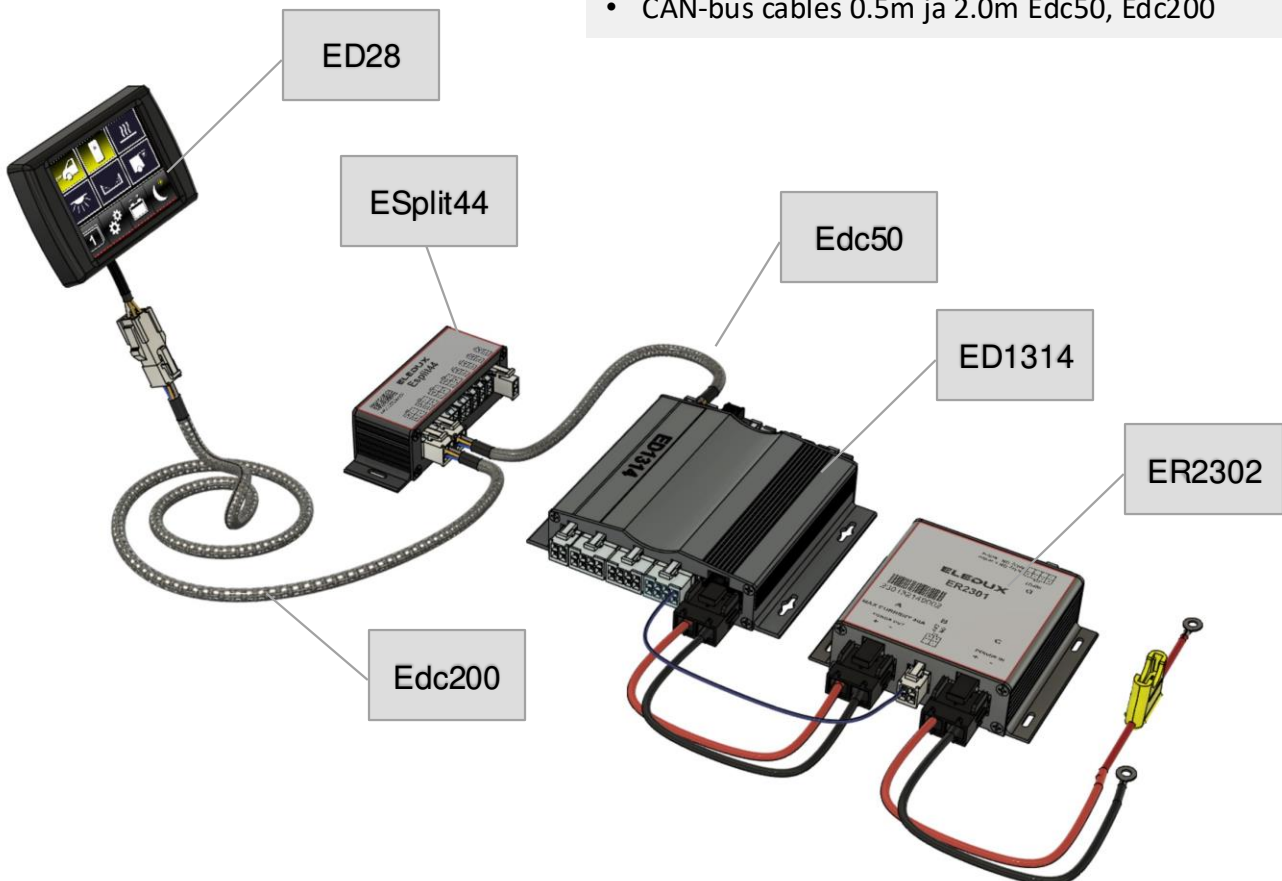

The Eledux Ebus system provides an easy and cost-effective way to implement power supply and intelligent control for electronic devices in a camper van or minibus.

The eBus S product package is pre-programmed and easily installable control system.

Contents of the eBus S package:

- Automatic Main Supply Relay ER2301
- IO-module ED1314
- CAN-bus splitter ESplit44
- 2.8" touch display ED28
- CAN-bus cables 0.5m ja 2.0m Edc50, Edc200

Examples of functions that can be selected on the display:

IO-module

Examples of selectable controls for ED1314 inputs:

- +15 information (ignition status)
- Reverse gear information
- High beam status
- Parking light status
- 230V connected
- Left sliding door switch
- Right sliding door switch
- Rear door switch
- Interior light button
- Cargo area light button
- Rear work light button
- Door opening button
- Interior temperature sensor
- Webasto control
- RGB ambient light button
- Status information for pulse-controlled inverter

Examples of selectable controls for ED1314 outputs:

- Parking light
- Additional high beam left
- Additional high beam right
- Additional high beam roof
- Electric door control
- Interior lights
- Refrigerator
- Cabin lights
- Ambient light
- Advertising light, VW
- Reverse alarm/camera
- Inverter, space control
- Rear work light
- Radio/TV/video
- Threshold light
- Webasto on –status
- Hazard lights
- Bed light
- Left work light
- Right work light
- Floor lights
- RGB ambient light
- Floor heating
- Undercarriage lights
- Wi-Fi router
- Speaker mute (relay)
- Advertising light, MB
- Side lights
- Cabinet lights
- Inverter, pulse control
- Daytime running lights
- RGB input
- RGB red
- RGB green
- RGB blue