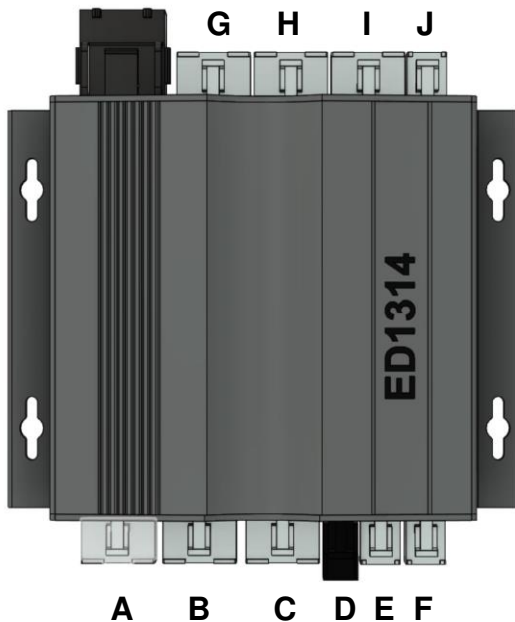

Contents of the eBus S package:

- Automatic Main Supply Relay ER2301
- IO-module ED1314
- CAN-bus splitter ESplit44
- 2.8" touch display ED28
- CAN-bus cables 0.5m ja 2.0m Edc50, Edc200

Examples of functions that can be selected on the display:

Display

- Interior lights
- Ambient lights
- Additional low beams (lower)
- Additional high beams (roof)
- Rear work lights
- Cargo area lights
- Webasto (heater)
- TV/video
- Radio
- Refrigerator
- Inverter, space control
- Hazard lights
- Advertising light, VW
- Bed light
- Electric door
- Roof fan
- Speaker mute
- Left work light
- Right work light
- Floor light
- RGB ambient light
- Floor heating
- Undercarriage lights
- Wi-Fi router
- Advertising light, MB
- Rear work light R-control
- Side lights
- Cabinet light
- Inverter, pulse control
- Additional high beam 1
- Additional high beam 2
- Additional high beam 3
- Reverse alarm
- Daytime running lights
- Adjustable RGB ambient light
- Speaker mute and volume control
- Ambient light 2

IO-module

Examples of selectable controls for ED1314 inputs:

- +15 information (ignition status)
- Reverse gear information
- High beam status
- Parking light status
- 230V connected
- Left sliding door switch
- Right sliding door switch
- Rear door switch
- Interior light button
- Cargo area light button
- Rear work light button
- Door opening button
- Interior temperature sensor
- Webasto control
- RGB ambient light button
- Status information for pulse-controlled inverter